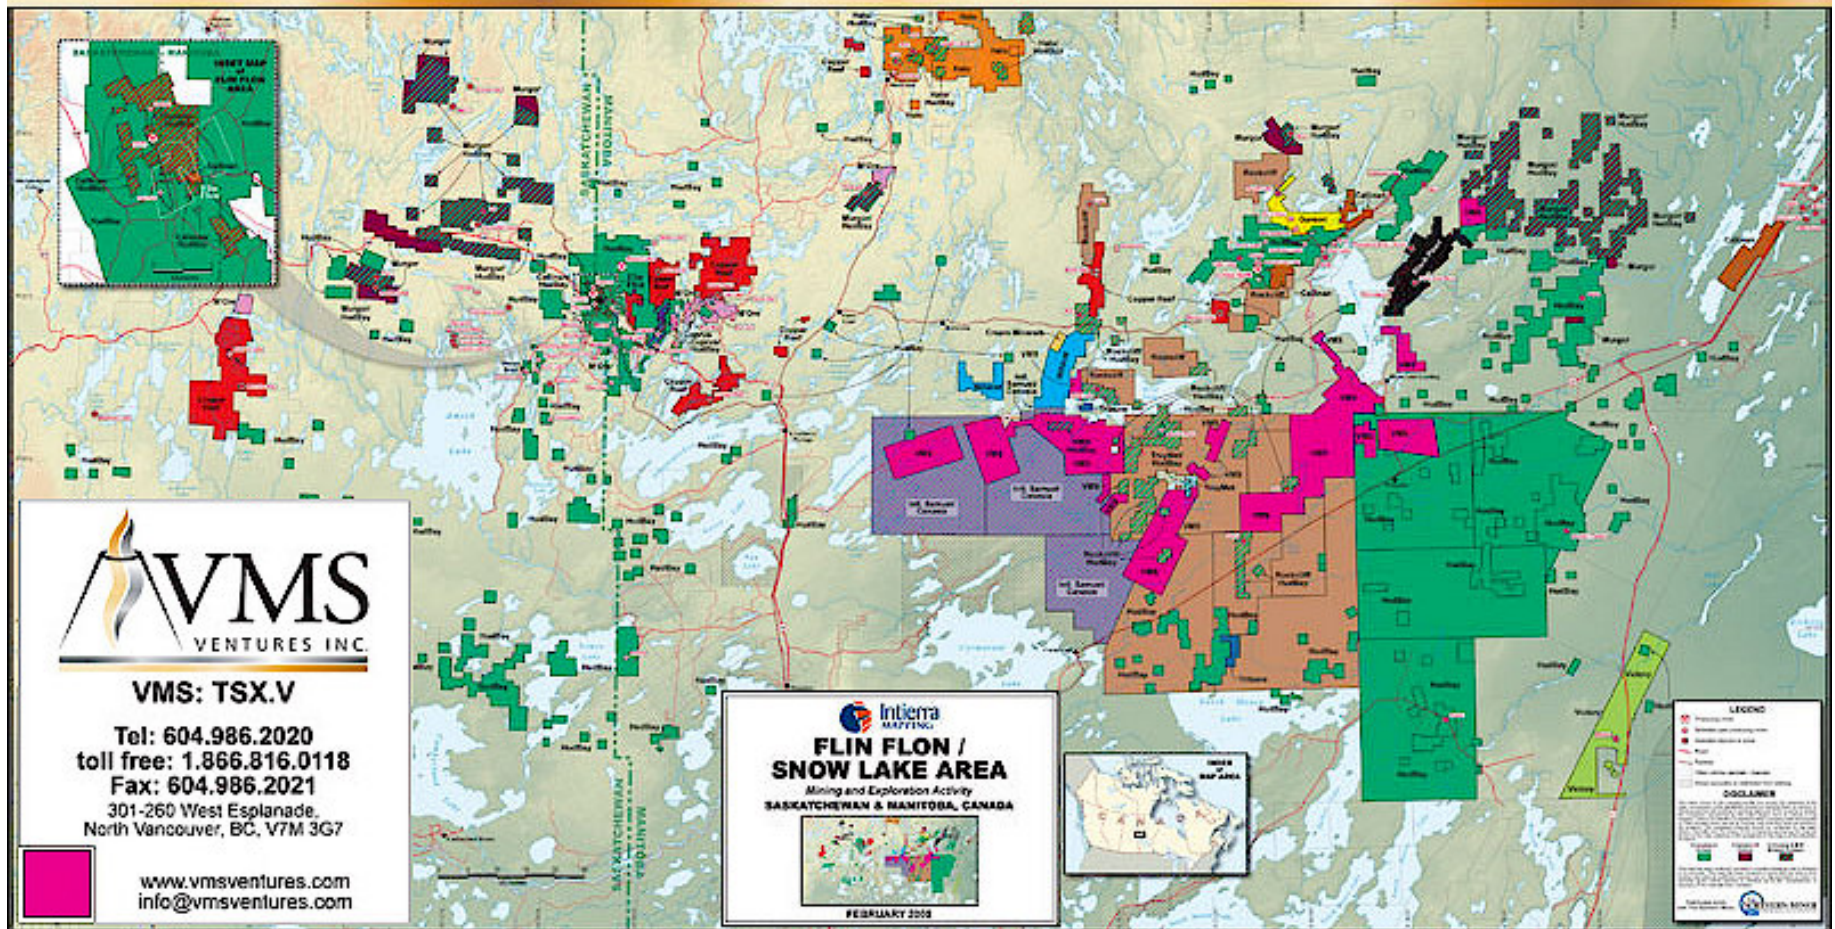

VMS-TSX.V

VMS: TSX.V

Tel: 604.986.2020
toll free: 1.866.816.0118
Fax: 604.986.2021
301-260 West Esplanade,
North Vancouver, BC, V7M 3G7

www.vmsventures.com
info@vmsventures.com

Interra
MAPPING

**FLIN FLON /
SNOW LAKE AREA**
Mining and Exploration Activity
SASKATCHEWAN & MANITOBA, CANADA

FEBRUARY 2008

LEGEND

- Proposed mine
- Operating mine
- Abandoned mine
- Water
- Highway
- Other

SIGILLARI

Geological Survey of Canada
1:50,000 Scale
1:250,000 Scale